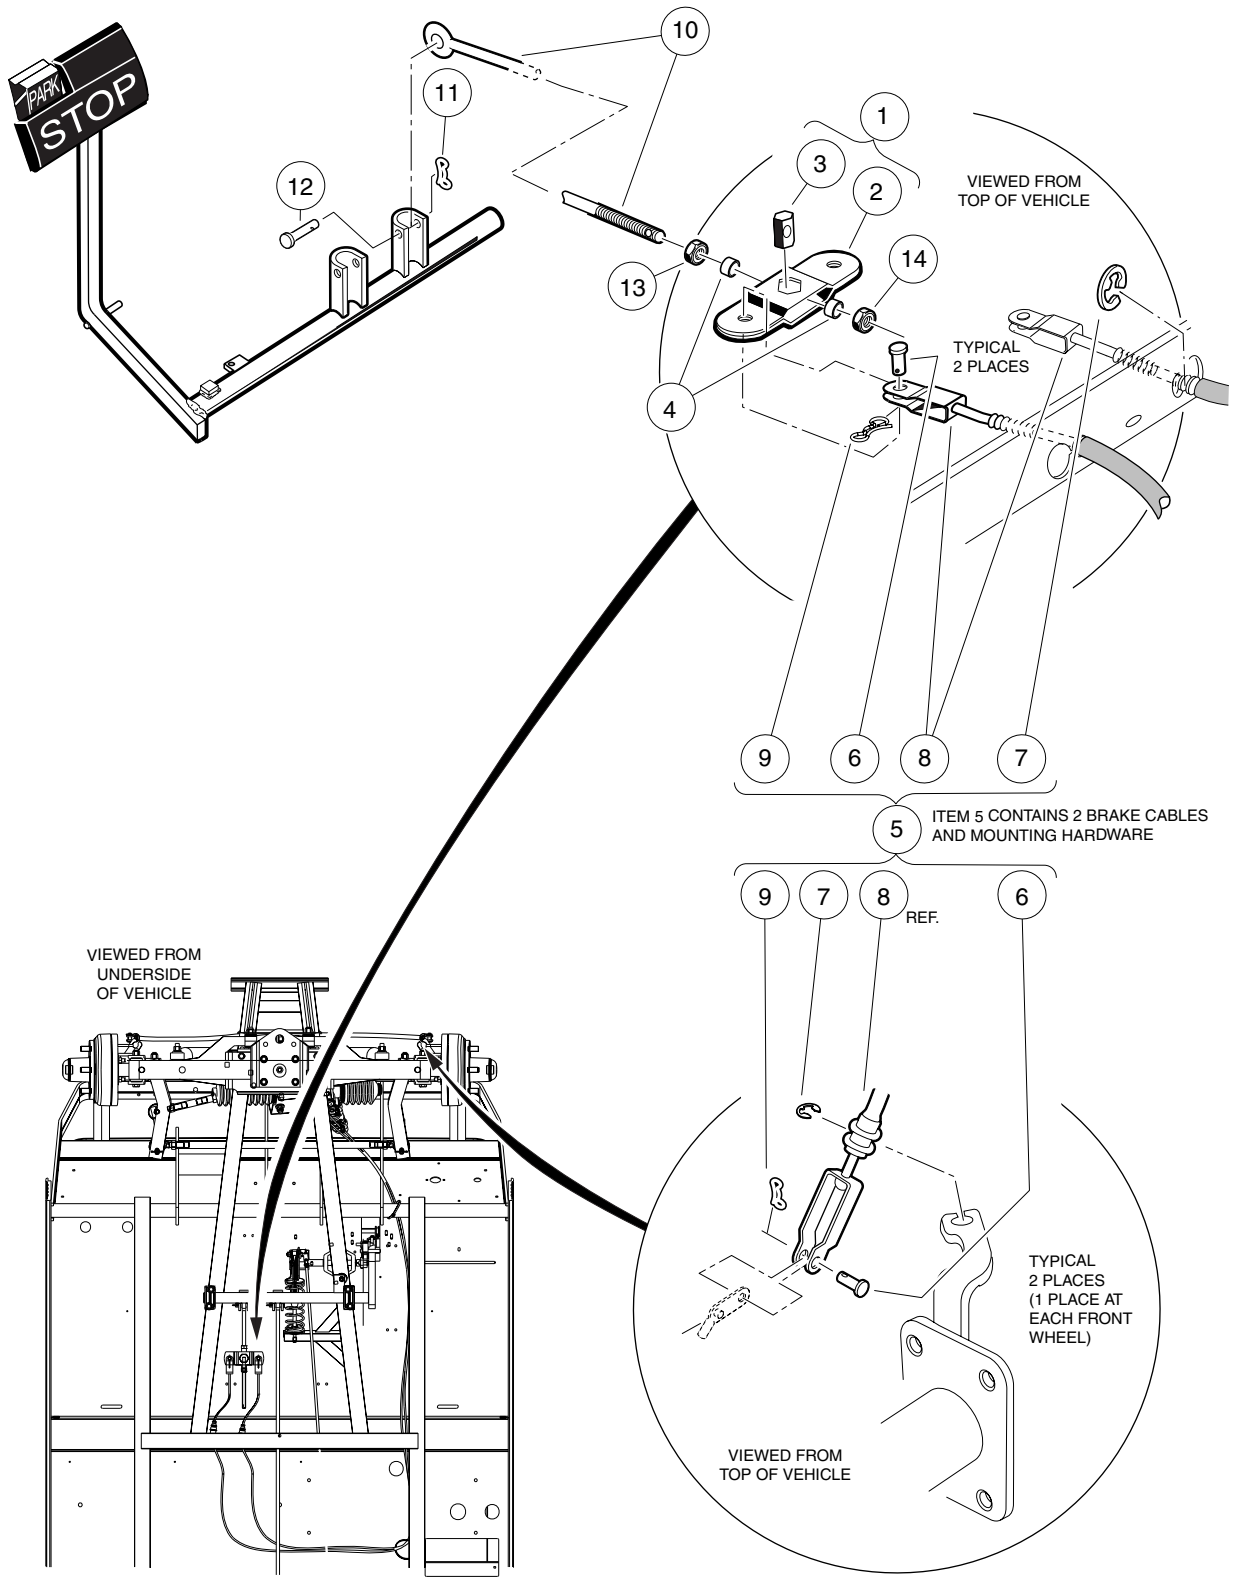

4
G
E

000294-001

FRONT BRAKE CABLES AND EQUALIZER

ITEM	PART NO.	DESCRIPTION	QTY
		1 2 3 4	
1	1017211	Kit, Equalizer and Pivot Limiter (includes items 2 and 3)	1
2	N/A	Equalizer Weld Assembly	1
3	N/A	Equalizer, Pivot Limiter	1
4	101865301	Spacer	2
5	101874601	Kit, Brake Cable (includes items 6 through 9)	1
6	1010829	Pin, Clevis, 5/16 X 3/4	4
7	1011779	E-Clip, 1/2	4
8	N/A	Brake Cable	2
9	102292801	Pin, Bow Tie Locking - .072	4
10	101953106	Rod, Equalizer, 9.75"	1
11	102323101	Pin, Bow Tie Locking	1
12	102323201	Pin, 3/8 X 1-5/16 Clevis	1
13	1242	Nut, 5/16-18 Hex	1
14	7473	Locknut, 5/16-18 Nylon Insert	1

4
G
E