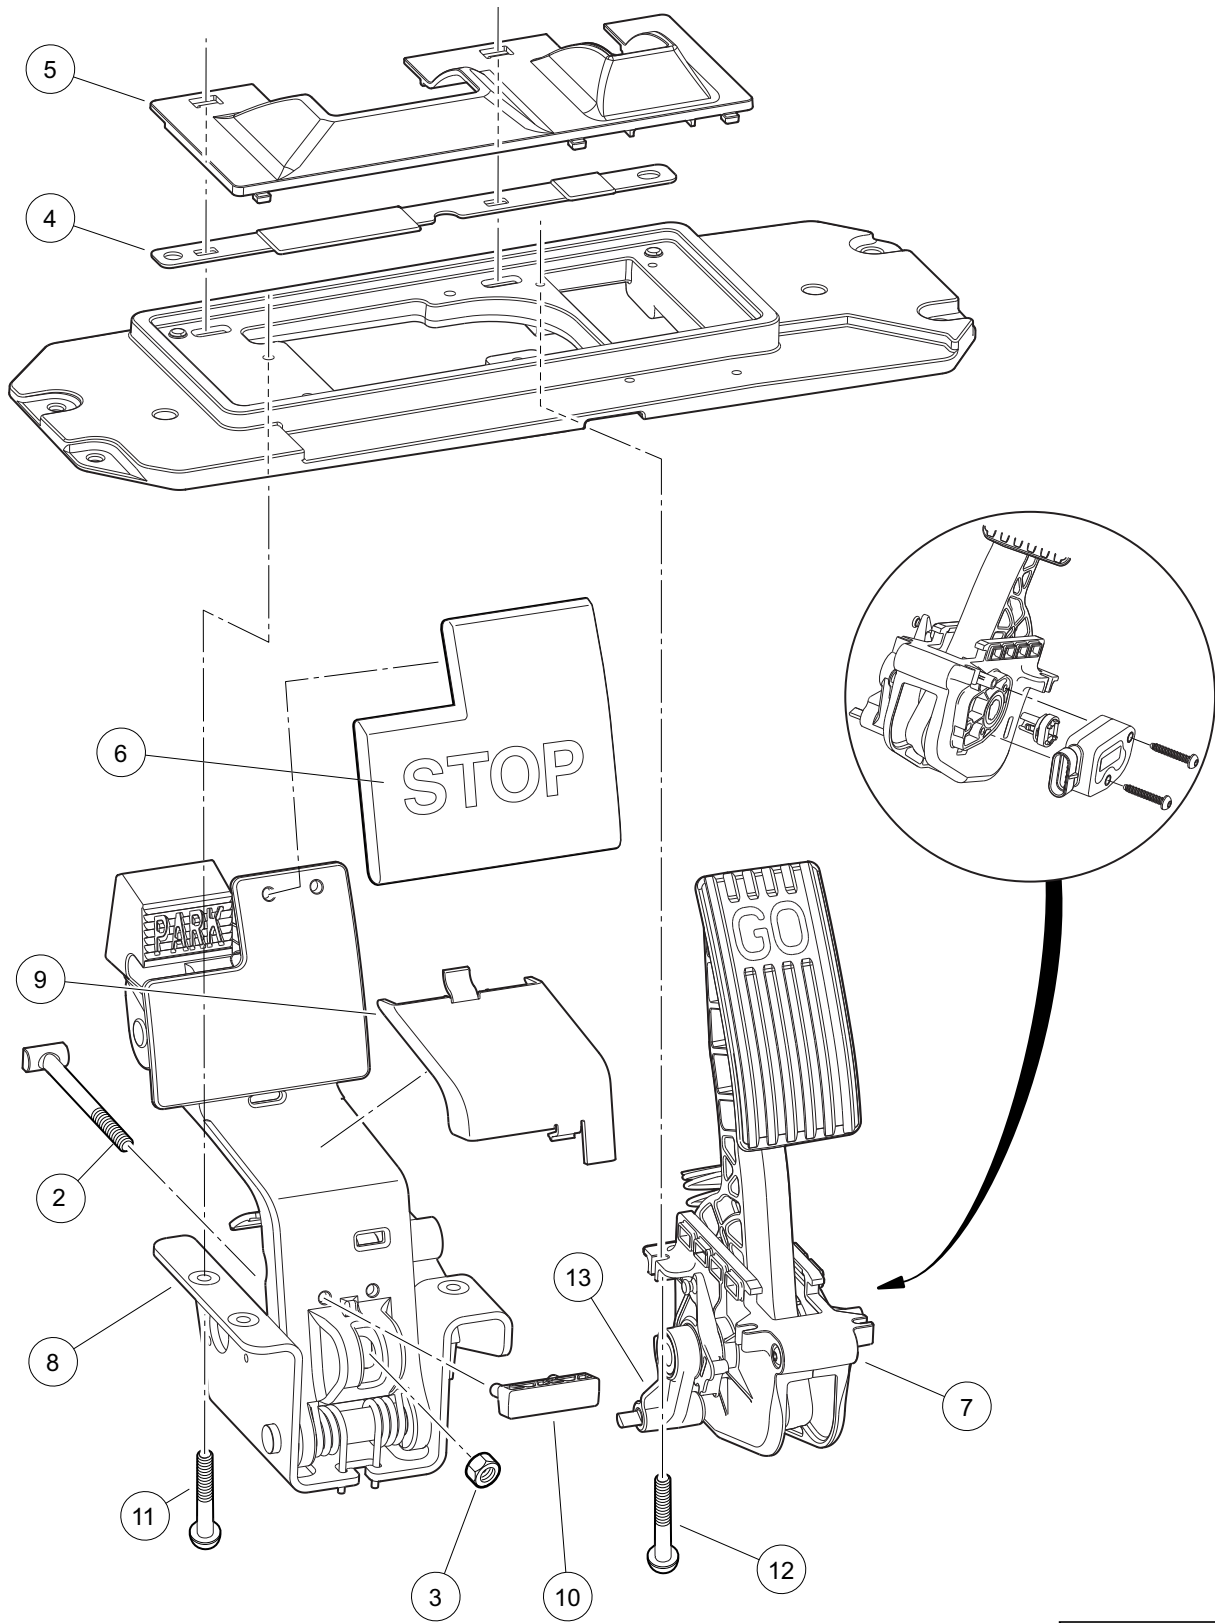

4
G
E

000487-003

PEDAL GROUP COMPONENTS – GASOLINE VEHICLE, GENERATION 2

ITEM	PART NO.	DESCRIPTION	QTY
		1 2 3 4	
1	102595015	Pedal Assy Gas Triac Sp (includes items 2 through 13)	1
2	102559401	Rod, Brake	1
3	102559701	Nut, Brake Rod	1
4	N/A	Shield, Debris Aux	1
5	N/A	Shield, Debris Primary	1
6	102595401	Pad, Brake	1
7	102595502	Throttle, Gas, Triac	1
8	102595701	Assy, Brake (includes items 9 and 10)	1
9	102595201	Cover, Brake	1
10	102595301	Upstop, Brake	1
11	102595901	Screw, M6x1.0x17 Ph, Taptite	4
12	102596001	Screw, M5x0.8x18 Ph, Taptite	4
13	103777601	Asm, G2, Anod Park Brake Rel	1
<p>Note: Generation 2 pedal box assembly will also require new accelerator pedal cable (CCI P/N 102595101).</p>			