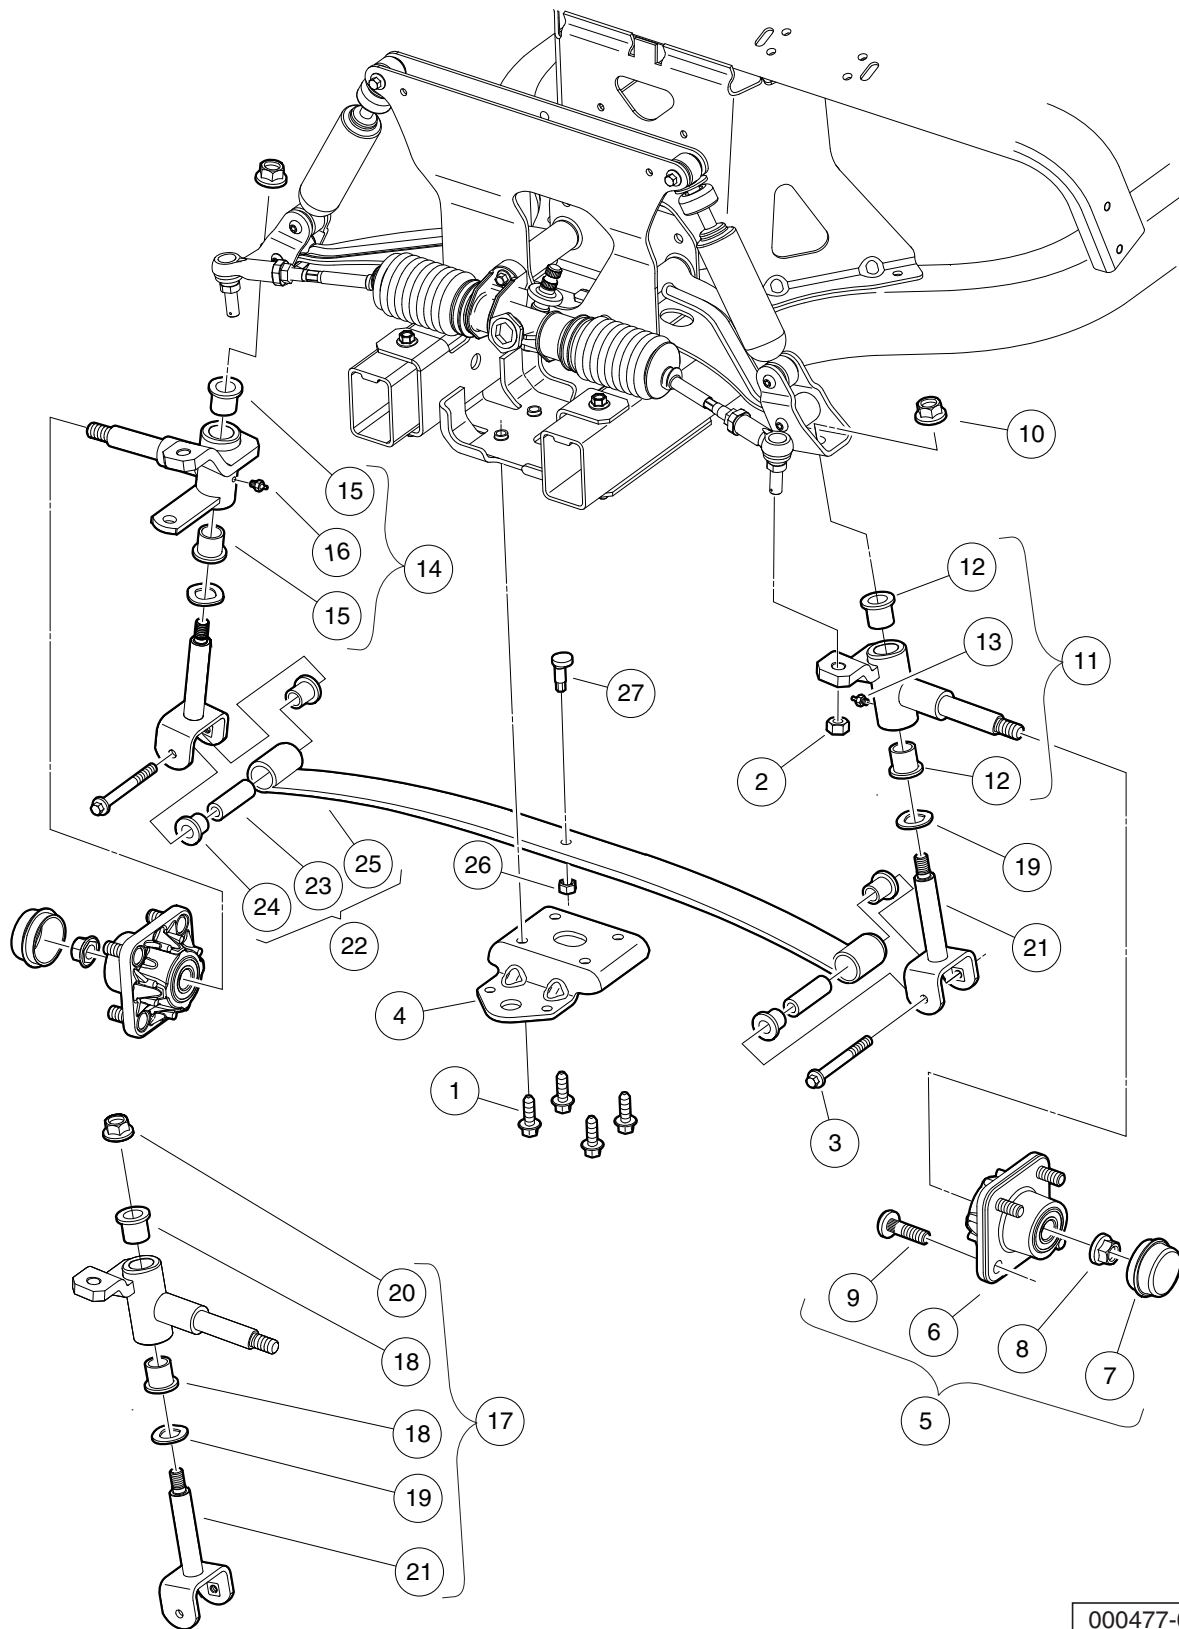

**5**  
**G**  
**E**

000477-005

## FRONT SUSPENSION, LOWER

ITEM	PART NO.	DESCRIPTION	QTY	<b>5</b>
		<b>1 2 3 4</b>		
1	102289101	Screw-m10x1.5, Trilob, Hex Fl .....	4	<b>G</b>
2	102289201	Nut - Hex Locking, M12 X 1.25 .....	2	<b>E</b>
3	102289501	Screw- Hex Cap, M8 X 1.25 X 70 .....	2	
4	102289801	Clamp - Leaf Spring .....	1	
5	102357701	Replacement Kit, Front Hub (includes items 6 through 9) .....	1	
6	N/A	Front Hub, Ball Bearing .....	1	
7	102353201	Cap, Front Hub .....	1	
8	102353301	Hex Nut, Locking Flange, M14x2 .....	1	
9	102353401	Lug Stud, 1/2-20 UNF, 4037 Stl .....	4	
10	102878201	Nut, Lock,m12,washer,conical .....	2	
11	103638701	Asm, Spindle-bushings, Lh (includes items 12 and 13) .....	1	
12	102288201	Bushing - Flanged .....	2	
13	N/A	Fitting, Grease, Knuckle Spindle Asym .....	1	
14	103638702	Asm, Spindle-bushings, Rh (includes items 15 and 16) .....	1	
15	102288201	Bushing - Flanged .....	2	
16	N/A	Fitting, Grease, Knuckle Spindle Asym .....	1	
17	103638801	Kit, King Pin Joints, Prec (includes items 18 through 21) .....	1	
18	102288201	Bushing - Flanged .....	4	
19	102288401	Wave Washer - Kingpin .....	2	
20	102878201	Nut, Lock,m12,washer,conical .....	2	
21	103638601	Asm, King Pin, M12 .....	2	
22	103711001	Asm, Spring, Leaf, Front, Prec (includes items 23 through 25) .....	1	
23	102288101	Sleeve - Rolled, Spring .....	2	
24	102956201	Bushing, Urethane, Short, Prec .....	4	
25	N/A	Spring, 1 Leaf, Front .....	1	
26	706	Nut, Hex 3/8-16 .....	1	
27	8745	Screw, Eccentric Adjustment .....	1	