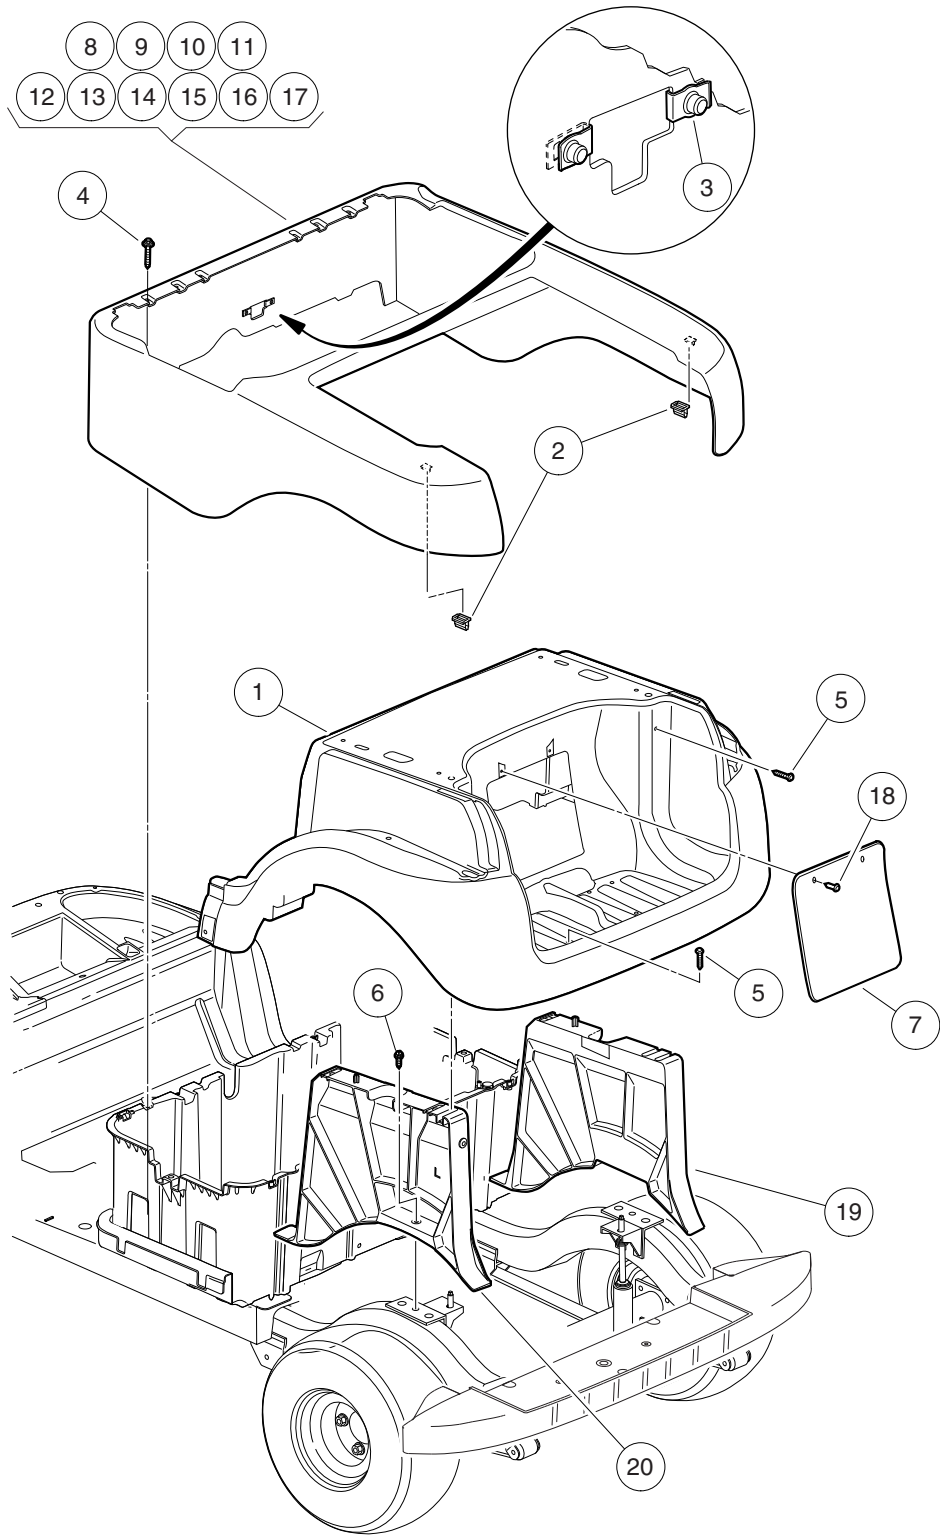

1
G
E

000436-010

REAR BODY

ITEM	PART NO.	DESCRIPTION	QTY
		1 2 3 4	
1	102279104	Underbody - Rear, Blk	1
2	102292701	Clip-body-trim	2
3	102296601	U-Nut, M6-1.0, Prevailing Torque	2
4	102297230	Screw, M6, Torx, Interlock Thread	4
5	102298030	Screw, K80x30, Torx Pn Hd Pt	4
6	102298716	M8-1.25x16 Taptite	2
7	102501402	Panel, Access, Black	1
8	102502301	Panel, Beauty, Rear, White	1
9	102502302	Panel, Beauty, Rear, Beige	1
10	102502304	Panel, Beauty, Rear, Gray	1
11	102502305	Panel, Beauty, Rear, Red	1
12	102502306	Panel, Beauty, Rear, Burgundy	1
13	102502307	Panel, Beauty, Rear, Green	1
14	102502308	Panel, Beauty, Rear, Blue	1
15	102502309	Panel, Beauty, Rear, Black	1
16	102502311	Panel-beauty Rear, Cayenne	1
17	102502313	Panel-beauty Rear, Atlantic	1
18	102967901	Rivet, Removable, Tuflok 1/4"	2
19	103812901	Asm, Rear Underbody Supp, Rh	1
20	103813001	Asm, Rear Underbody Supp, Lh	1

1
G
E