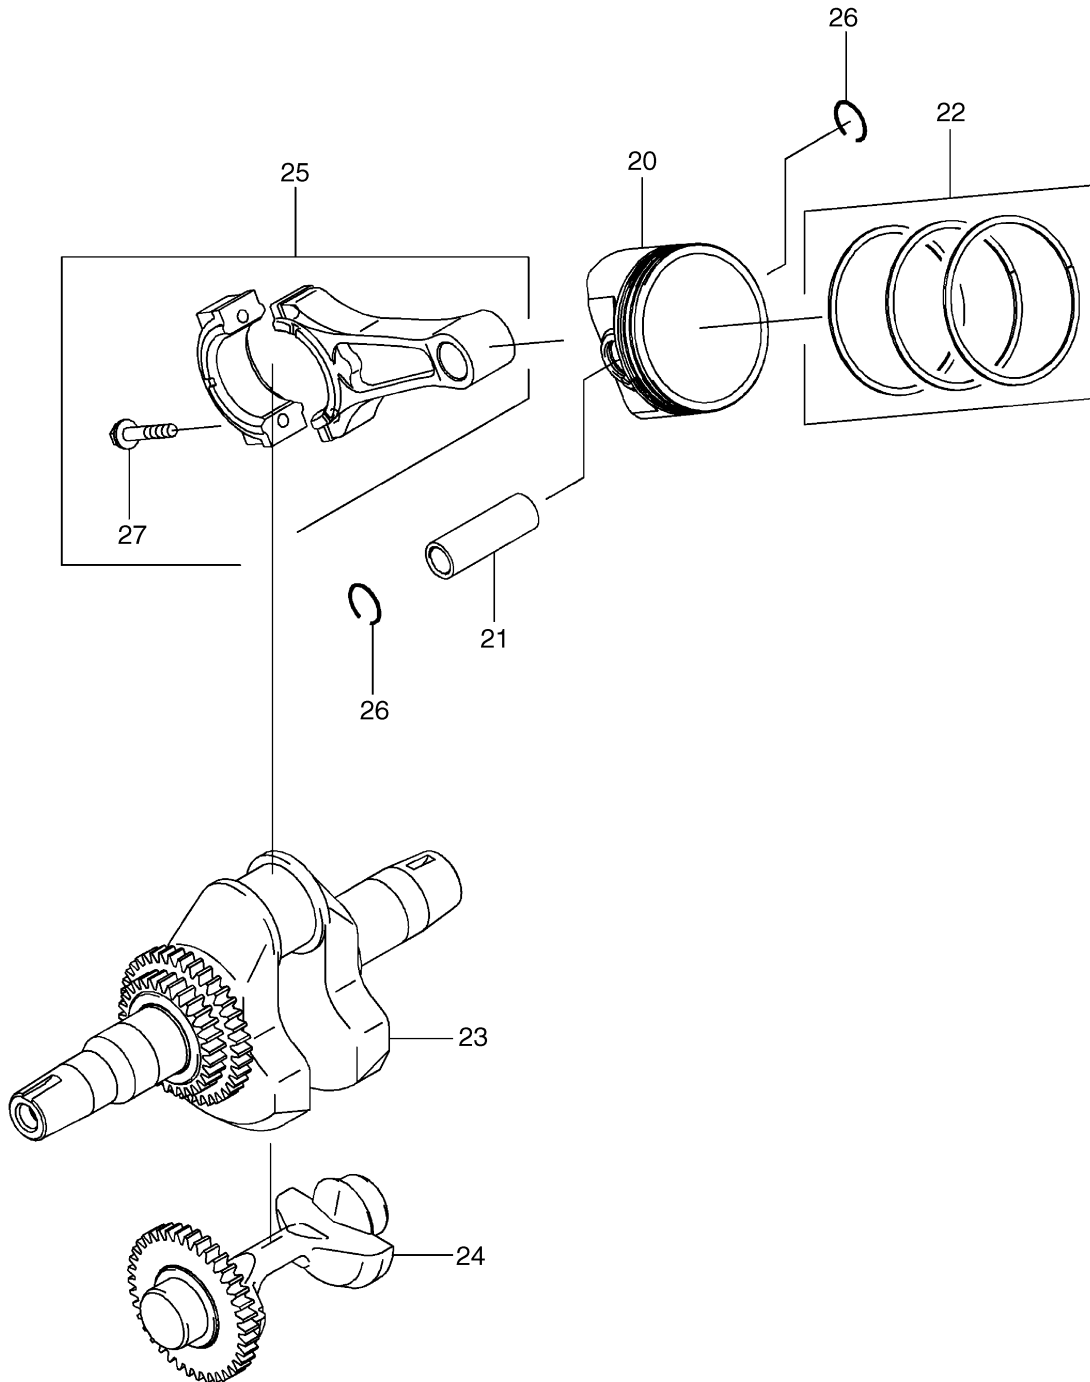

ILLUSTRATED PARTS BREAKDOWN

PISTON/CRANKSHAFT

KAWIPB2

ILLUSTRATED PARTS BREAKDOWN

PISTON/CRANKSHAFT				
Item	Description	E-Z-GO Part Number	Quantity	
			GOLF	UTILITY
20	PISTON, ENGINE	603528	1	1
21	PIN, PISTON	603529	1	1
22	RING SET, PISTON	603530	1	1
23	CRANKSHAFT, COMPLETE	603531	1	1
24	BALANCER, COMPLETE	603532	1	1
25	ASSY, CONNECT ROD	603533	1	1
26	RING-SNAP	603534	2	2
27	BOLT, M6X1.0X35.0 LG.	603535	2	2