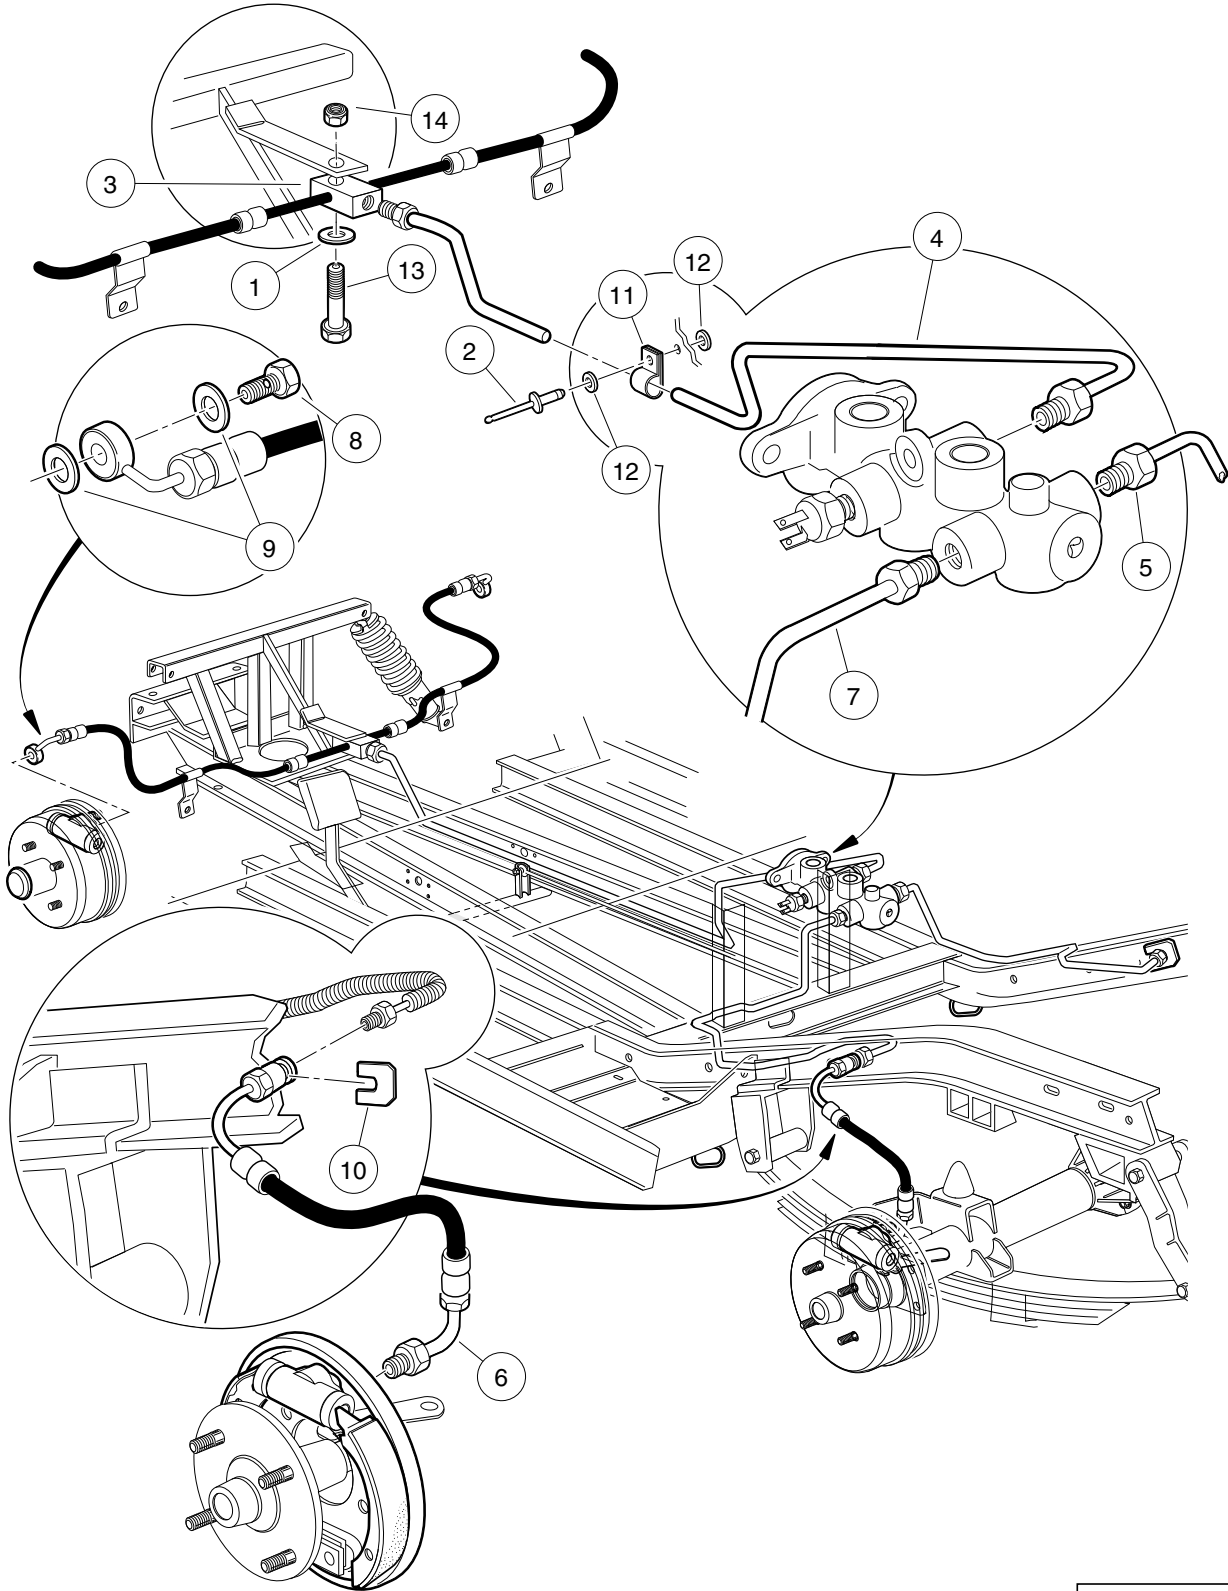

**4**  
**G**

000109-001

# HYDRAULIC BRAKE SYSTEM

ITEM	PART NO.	DESCRIPTION	QTY
		<b>1 2 3 4</b>	
1	1014007	Washer, 1/4 Flat .....	1
2	1014136	Rivet, 3/16 Diameter Drive .....	1
3	102032801	Hose, Hydraulic, Front Brake .....	1
4	102032901	Line, Hydraulic Rear Brake Front .....	1
5	102033001	Line, Hydraulic Rear Brake, Right-Hand .....	1
6	102033101	Hose Flex Rear .....	2
7	102044001	Line Hyd Rear Brake LS .....	1
8	102044401	Bolt, Banjo .....	2
9	102045501	Copper Washer .....	4
10	102045701	Horse Shoe Clamp .....	2
11	102045801	P-Clamp .....	1
12	183	Washer, #10 Type A Flat .....	2
13	7479	Screw, 1/4-20 X 1.25 Hex-Head Cap .....	1
14	8233	Locknut, 1/4-20 Nylon Insert .....	1

4

G