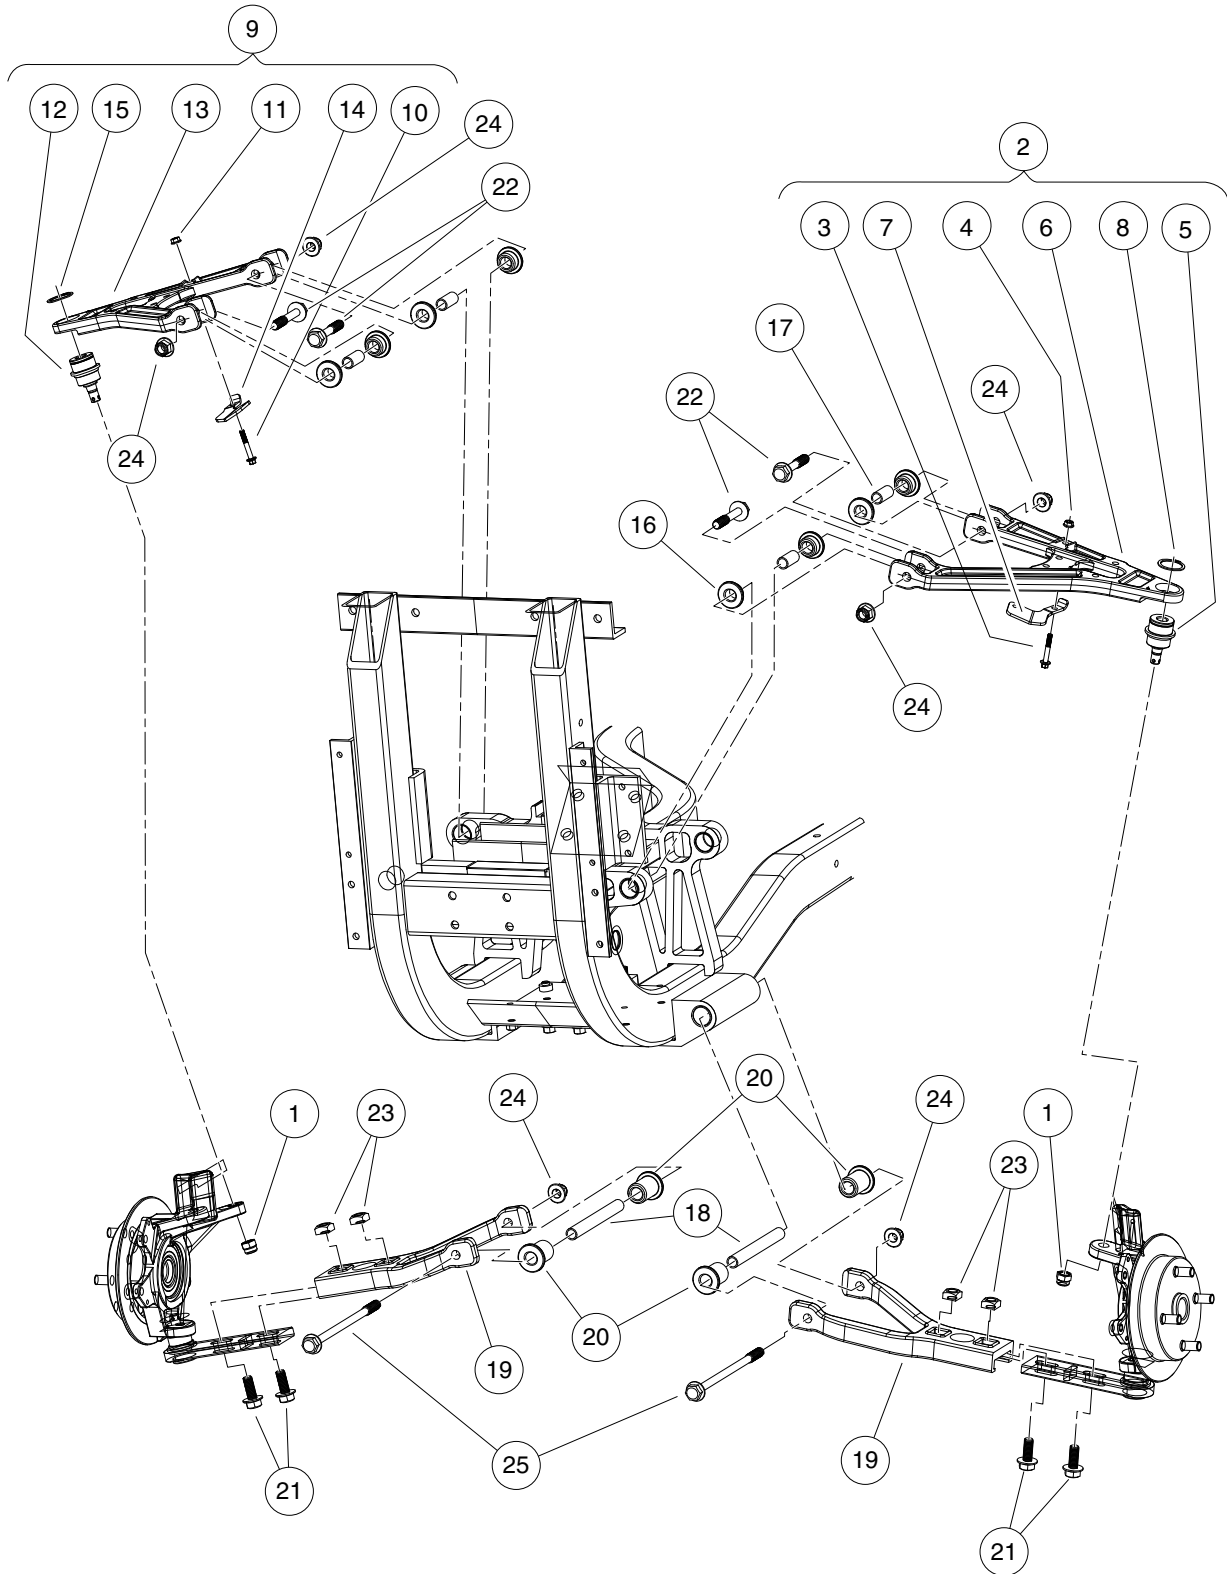

**6**

**G**

**D**

000074-001

## FRONT SUSPENSION – A-ARMS

ITEM	PART NO.	DESCRIPTION	QTY	6
		<b>1 2 3 4</b>		<b>G</b>
1	102022901	Locknut, M12-1.25 Nylon .....	2	
2	102368501	Sub-assembly, A-Arm, Upper, LH (includes items 3 through 8) .....	1	
3	102296140	Bolt, Flanged Head, M6x1.0x40 .....	1	
4	102296401	Nut-m6x1.0 Flng All Mtl Lock .....	1	<b>D</b>
5	102361901	Joint, Ball .....	1	
6	102368801	A-Arm, Upper, Left .....	1	
7	102474101	Bracket, Brake Line, Left .....	1	
8	102722301	Ring, Retaining, Ext, 1-1/4" .....	1	
9	102368502	Sub-assembly, A-Arm, Upper, RH (includes items 10 through 15) .....	1	
10	102296140	Bolt, Flanged Head, M6x1.0x40 .....	1	
11	102296401	Nut-m6x1.0 Flng All Mtl Lock .....	1	
12	102361901	Joint, Ball .....	1	
13	102368802	A-Arm, Upper, Right .....	1	
14	102474102	Bracket, Brake Line, Right .....	1	
15	102722301	Ring, Retaining, Ext, 1-1/4" .....	1	
16	102408401	Bushing, A-Arm .....	8	
17	102437001	Sleeve, Upper .....	4	
18	102437101	Sleeve, Lower .....	2	
19	102446901	Arm, Lower .....	2	
20	102469901	Bushing, Lower Arm .....	4	
21	102490801	Bolt, Flange Head, M12x 1.75x 30 with Loctite .....	4	
22	102616301	Bolt, Flange Head, M12 X 1.75 X 70 .....	4	
23	102617701	Nut, Square, M12x 1.75 .....	4	
24	102620501	Nut Flg, M12x1.75, Nylon Gr 10 .....	6	
25	103256701	Bolt Flg, M12 X 1.75 X 200 10. ....	2	