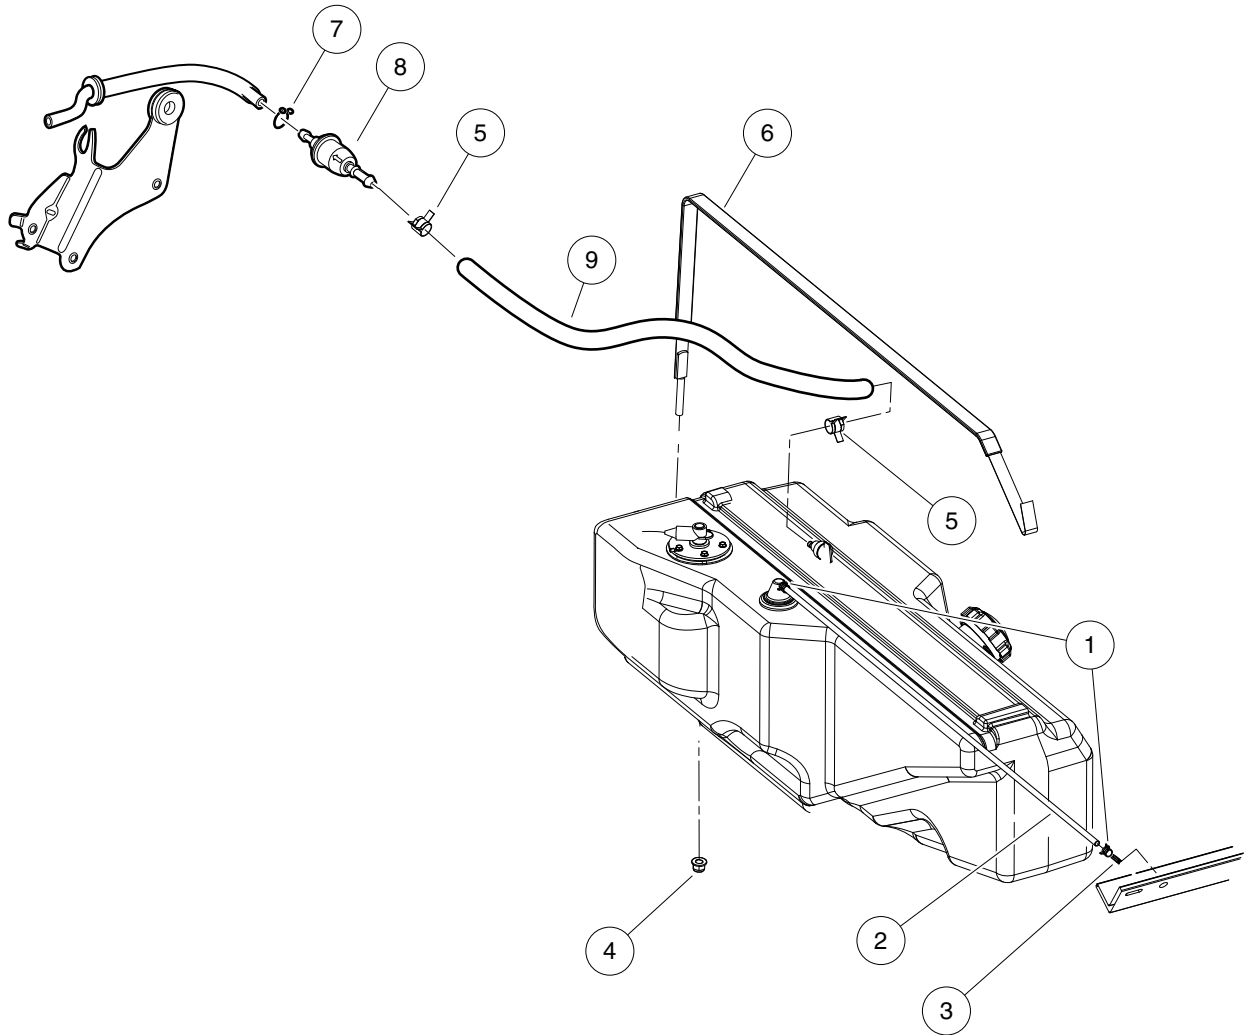

10

G

D

000081-002

## FUEL SYSTEM – GASOLINE VEHICLES

ITEM	PART NO.	DESCRIPTION	QTY
		1 2 3 4	
1	1013746	Clamp, 0.301 ID Hose .....	2
2	101587703	Hose, Fuel, Vent, 22" Long .....	1
3	101824401	Vent Barb .....	1
4	102298401	Nut,m8,all Metal Lock .....	1
5	102411202	Clamp, Hose, Ctb 13mm .....	2
6	102426301	Strap, Tank, Fuel .....	1
7	N/A	Clip, Tube, B10 .....	1
8	102657301	Filter, Fuel .....	1
9	103307901	Hose, Tank To Filter, Fh680d .....	1