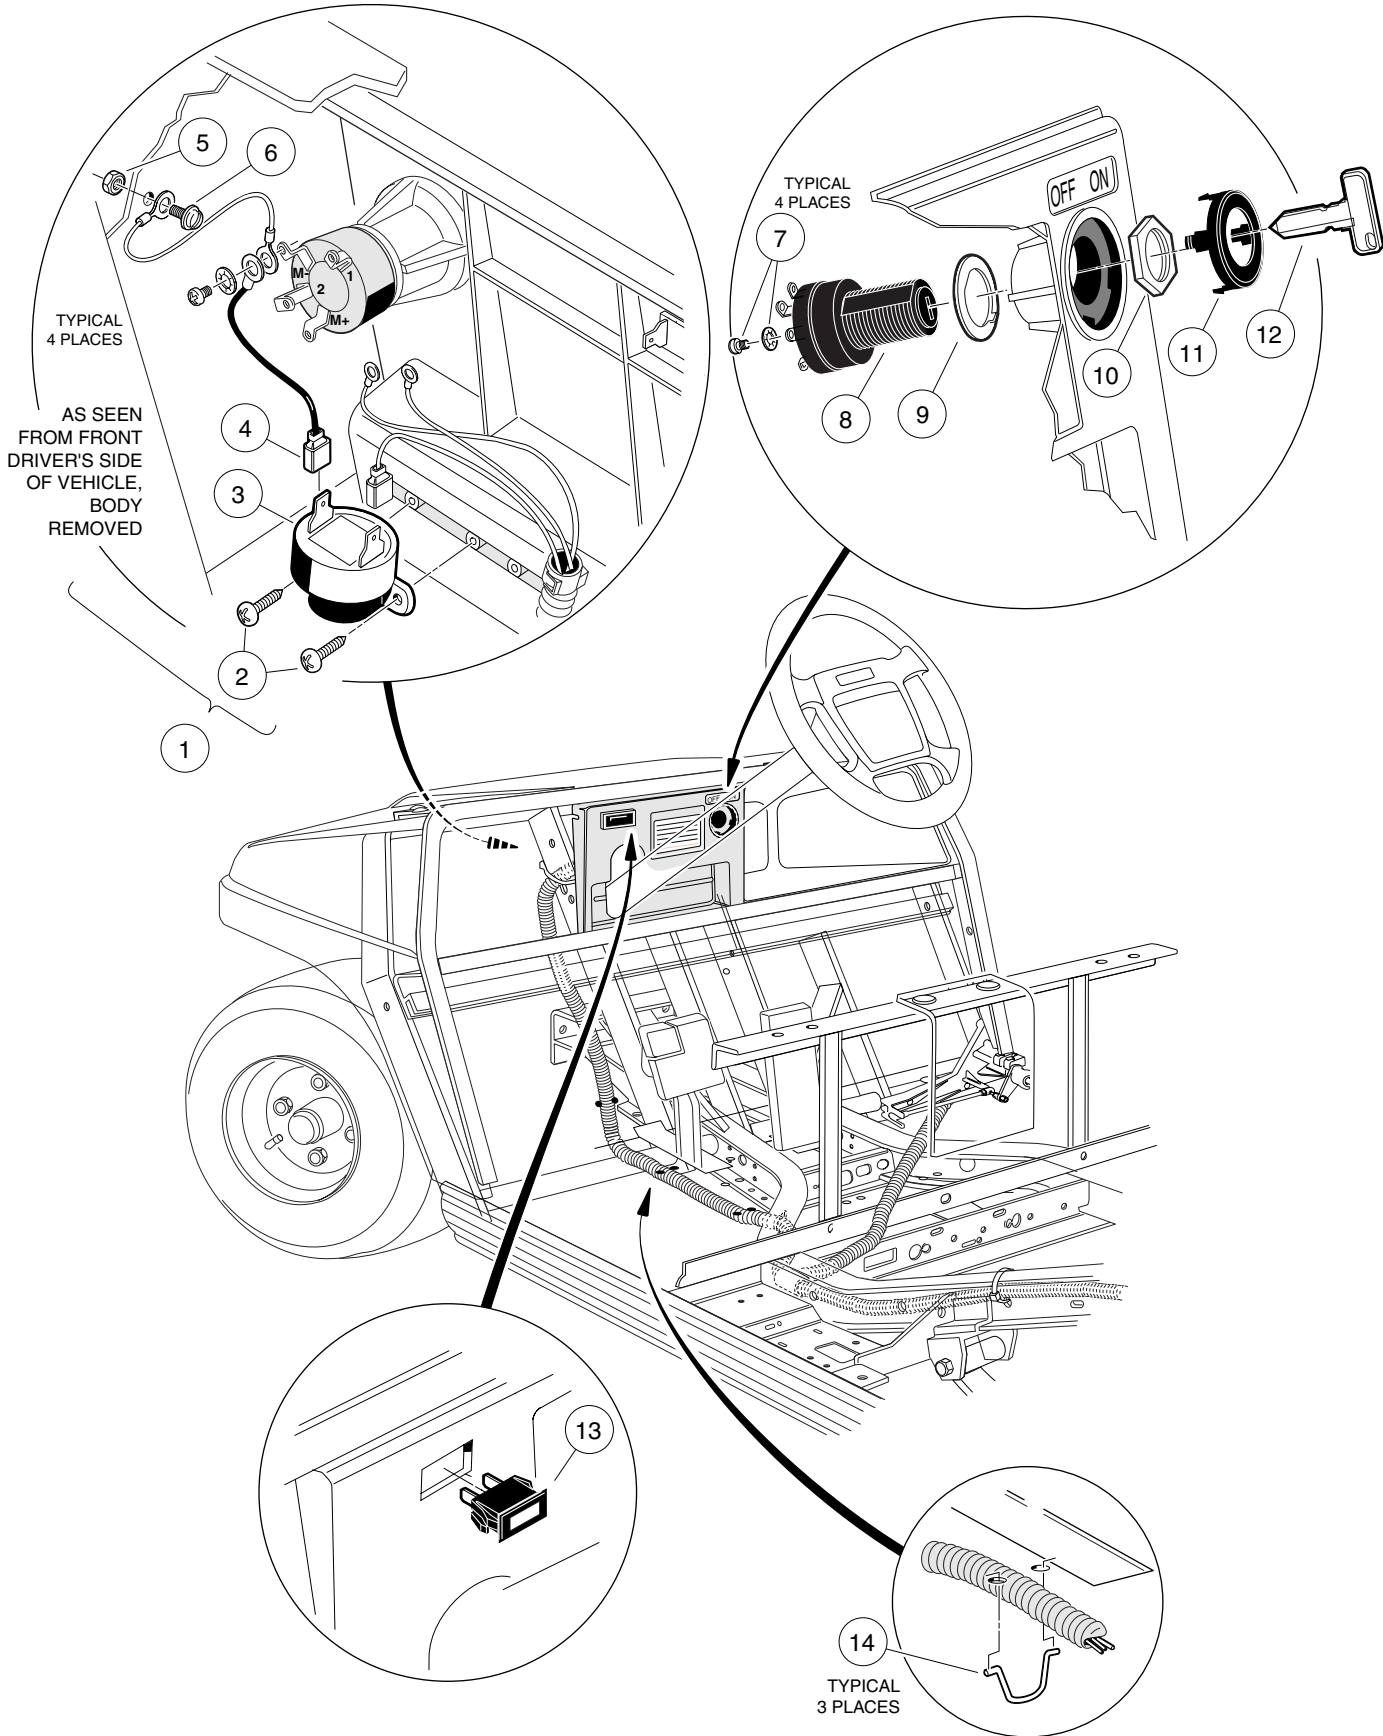

7
G

ELECTRICAL COMPONENTS GASOLINE VEHICLE

7
G

ITEM	PART NO.	DESCRIPTION	QTY
		1 2 3 4	
1	1016859	KIT, REVERSE BUZZER (INCLUDES ITEMS 2, 3 AND 4)	1
2	1016849	SCREW, PAN HEAD HI-LO, #4 - 24 x 5/16	2
3	1016851	BUZZER, REVERSE	1
4	N/A	WIRE ASSEMBLY, #18 BLACK	1
5	1011229	NUT, K LOCK, #6 - 32	1
6	1015720	BOLT, HEX WASHER HEAD, #6 - 32 x 1/2	1
7	1018306-01	ASSEMBLY, SCREW AND WASHER	4
8	1018263-01	SWITCH, KEY	1
9	1018511-01	WASHER	1
10	1018307-01	NUT, KEY SWITCH	1
11	1018345-02	CAP, KEY SWITCH (BLACK)	1
12	1012505	KEY (PAIR)	1
13	1016630	LIGHT, OIL WARNING	1
14	1019001-01	RETAINER, HARNESS	3