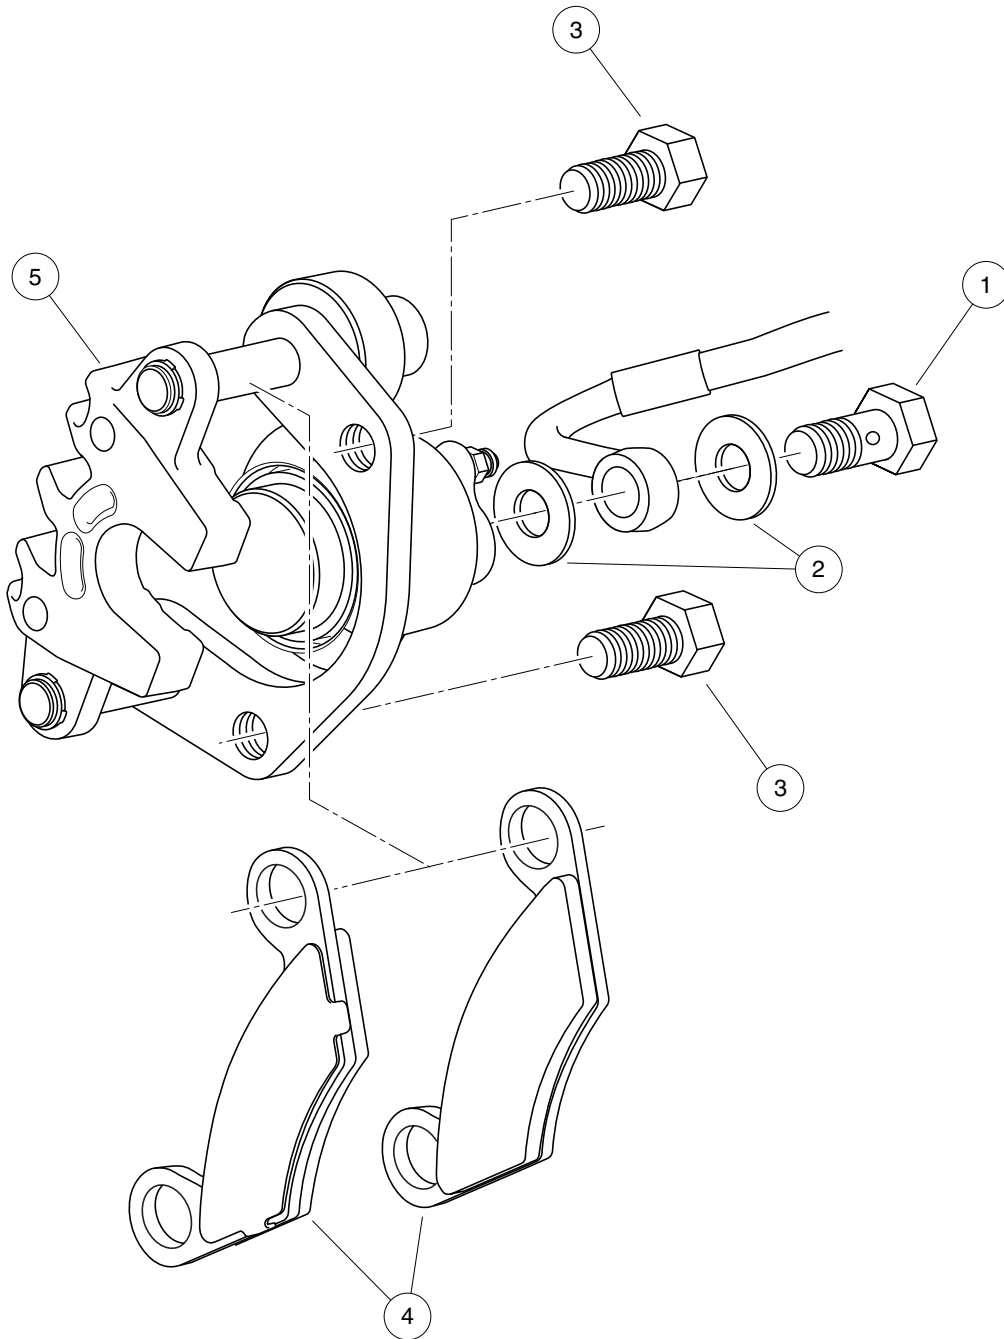

4

G

D

000067-002

FRONT BRAKE ASSEMBLY (STYLE B)

ITEM	PART NO.	DESCRIPTION	QTY
		1 2 3 4	
1	102488001	Bolt, Banjo, M10x1x19	2
2	102491601	Washer, Copper, M10 Crush	2
3	102493301	Bolt Flange Head, 3/8-24x.750 with Loctite	4
4	103160101	Kit, Brake Pad, 7646 (not shown)	1
5	103574301	Brk Caliper, Front, W/pad 7646	2

4

G

D