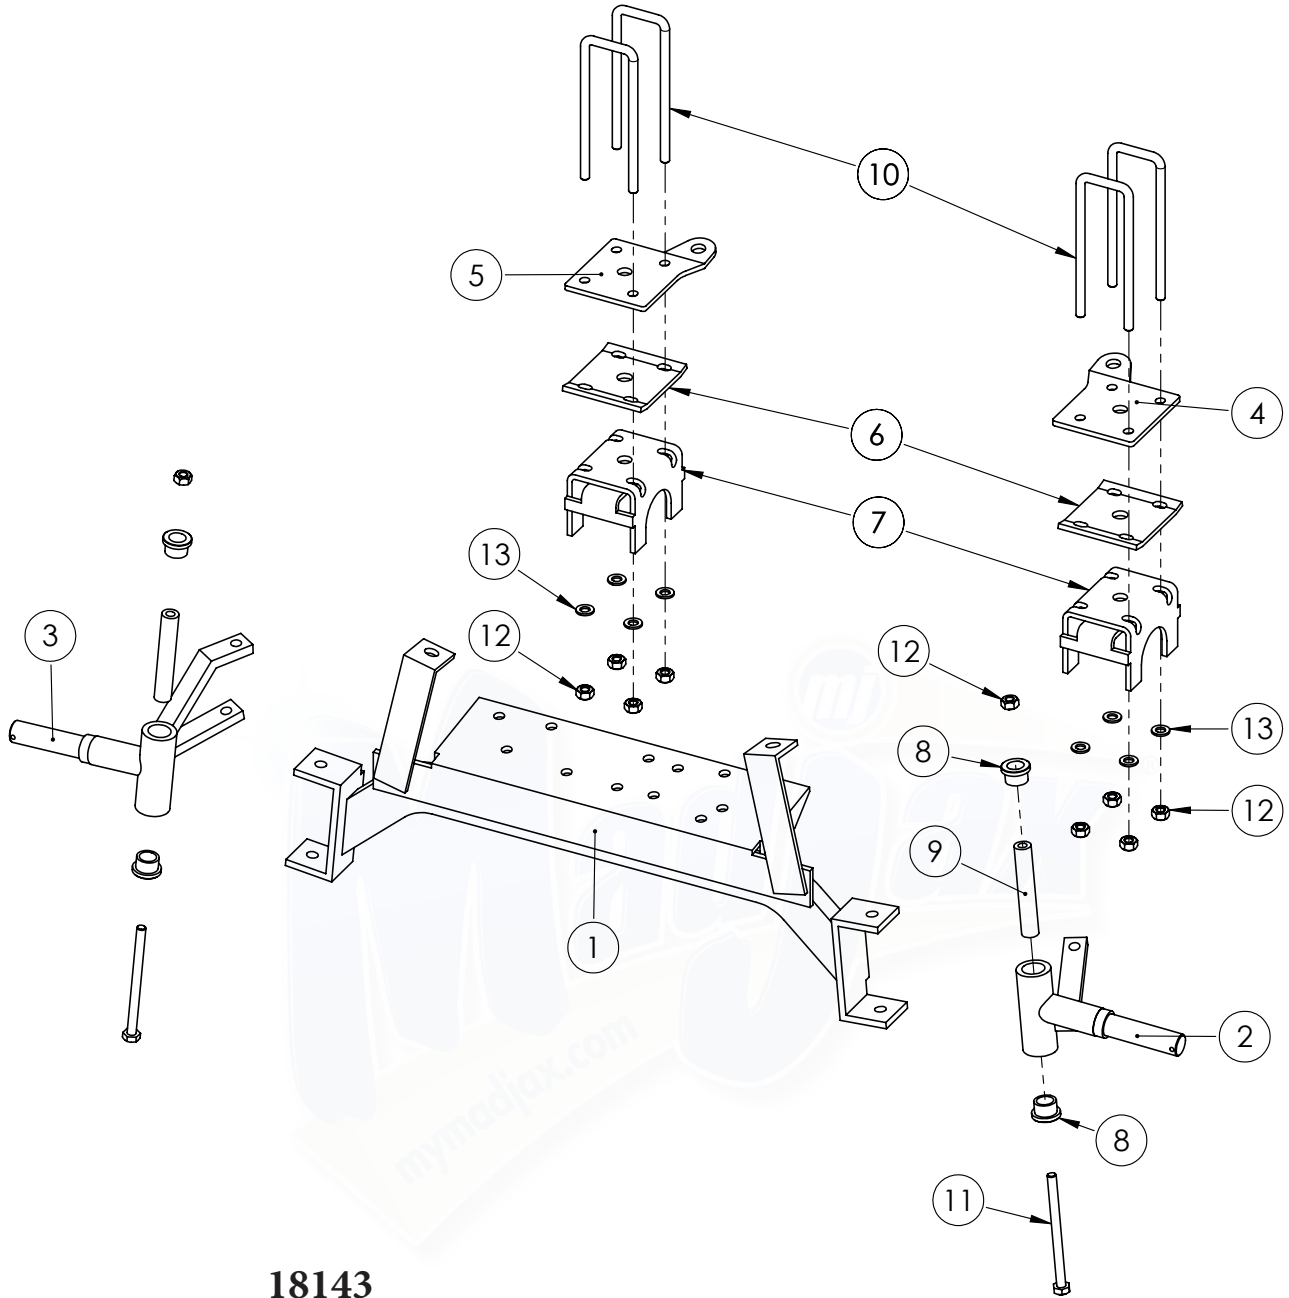

18143 GTW 5-inch Drop Axle Lift Kit : Fits E-Z-Go® TXT®

18143

No.	Part No.	Description	QTY
1	W16-3-30	TXT 5-Inch Axle	1
2	W16-3-31	Front Spindle - TXT Drop Axle - Driver	1
3	W16-3-32	Front Spindle - TXT Drop Axle - Pass	1
4	W16-3-33	Rear Suspension Mounting Plate TXT - Driver	1
5	W16-3-34	Rear Suspension Mounting Plate TXT - Pass	1
6	W16-3-35	Rear Suspension Spacer Plate TXT	2
7	W16-3-36	Rear Lift Block TXT	2
8	W16-3-37	Spindle Bushing/Cap	4
9	W16-3-38	111mm Bolt Sleeve	2
	W16-3-40	TXT Drop Axle Lift Kit Hardware Pack	1
10	W16-3-39	U-Bolt 60.5mm x 180mm	2
11		M10x140 Hex Head Bolt	2
12		M10 Locking Nut	4
13		M10x20 Flat Washer	4