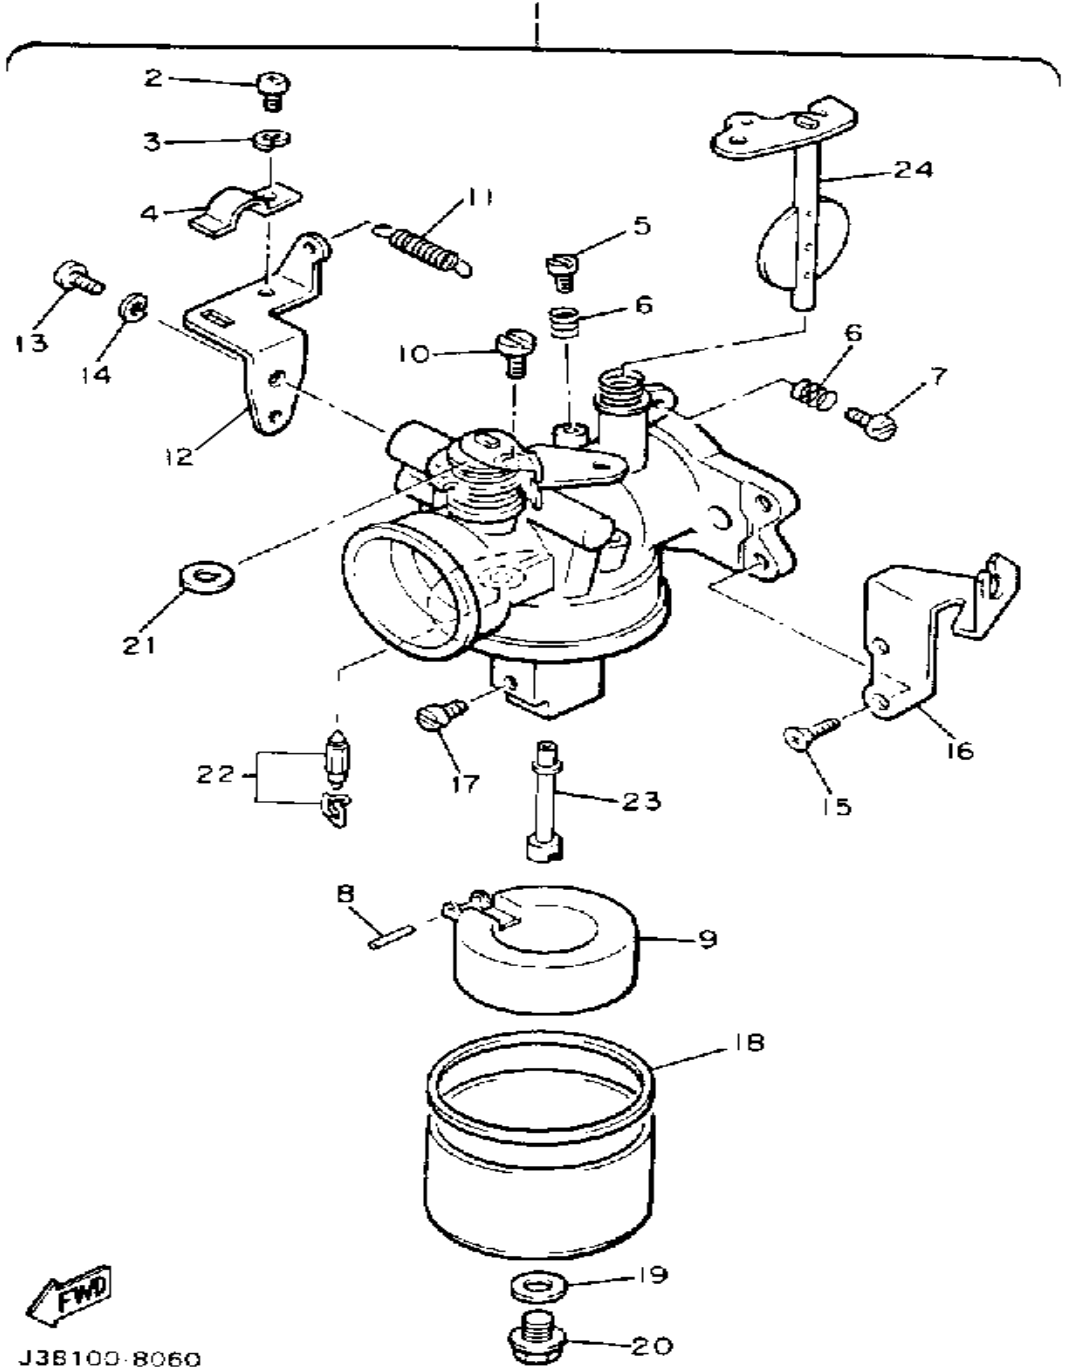

CARBURETOR

Ref. No.	Part Number	Description	Qty	Remarks
1	J38-14101-01-00	CARBURETOR ASSEMBLY 1	1	
2	98580-05010-00	. SCREW, PAN HEAD	1	
3	92990-05100-00	. WASHER, SPRING	1	
4	J38-14243-00-00	. PLATE	1	
5	75G-14211-00-00	. SCREW, PILOT ADJUSTING	1	
6	620-14212-00-00	. SPRING, PILOT ADJUSTING	2	
7	J10-14122-00-00	. SCREW, THROTTLE	1	
8	J38-14186-00-00	. PIN, FLOAT	1	
9	J38-14185-00-00	. FLOAT	1	
10	620-14142-67-00	. JET, PILOT (#67.5)	1	AP FOR HIGH ALTITUDE
	620-14142-72-00	. JET, PILOT (#72.5)	1	U.R. STD
11	J38-14133-00-00	. SPRING, THROTTLE STOP	1	
12	J38-14581-00-00	. BRACKET	1	
13	98580-06010-00	. SCREW, PAN HEAD (92503-06010)	1	
14	92995-06100-00	. WASHER, SPRING	1	
15	98701-05008-00	. SCREW, FLAT HEAD	2	
16	J38-14291-00-00	. BRACKET 1	1	
17	3G2-1423E-41-00	. JET, MAIN (#103.8)	1	AP FOR HIGH ALTITUDE
	3G2-1423E-42-00	. JET, MAIN (#106.3)	1	U.R. STD
18	796-14184-00-00	. GASKET, FLOAT CHAMBER	1	
19	127-14198-00-00	. GASKET	1	
20	7R1-14162-00-00	. BOLT, HOLDING	1	
21	J10-14597-00-00	. WASHER	1	
22	J38-14150-00-00	. NEEDLE ASSEMBLY	1	
23	J38-14141-00-00	. NOZZLE, MAIN	1	
24	J38-14202-09-00	. THROTTLE LEVER COMP	1	

FWD
J38100-8060